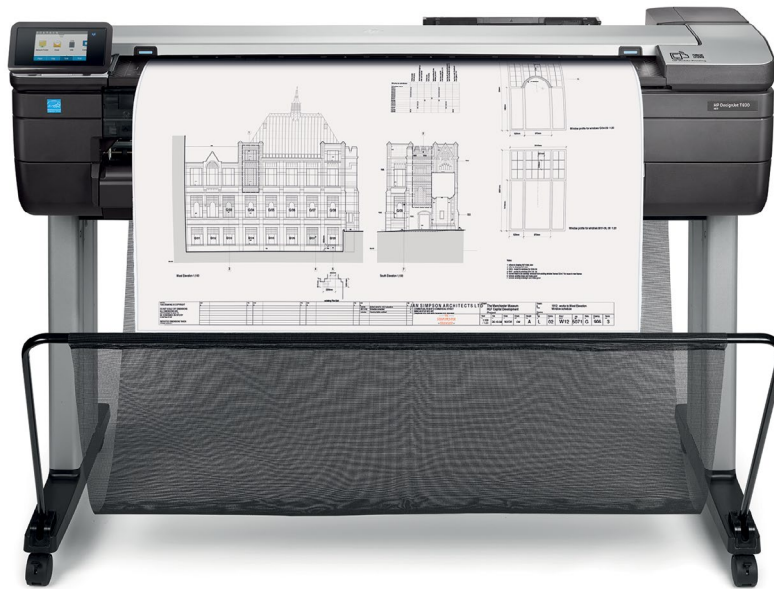

ROBUST—Damage-resistant for offices and job sites

- Half the size,² built to last—this robust MFP handles activity at challenging sites, even construction
- Produces prints 3 times faster than previous HP models—see A1/D-size prints delivered in 25 seconds
- Choose from 40- to 300-ml HP ink cartridges to fit your print volume, large supplies can reduce interventions
- Transport and onsite dust, damage protection with optional HP DesignJet Rugged Case

CONVENIENT—Easy operation helps users save time

- Complete tasks intuitively—almost 3 times faster vs other devices³—one touchscreen works like a smartphone
- Cut waste by 50%—print at half scale with automatic sheet feeder/tray; cut extra work, waste of wide rolls⁴
- No LAN needed—move this MFP any time, any place your Wi-Fi signal can reach with wireless connectivity⁵

COLLABORATION—Mobile print/scan for team sharing

- Use integrated scanning to capture and share feedback, enable archiving, and more
- The printer creates its own Wi-Fi network for easy connectivity with Wi-Fi Direct
- Conveniently scan, share, print right from your smartphone or tablet;⁵ enjoy a smartphone-like experience
- Manage scans from your mobile device with the HP AiO Printer Remote app,⁶ enabled by HP Mobile Printing

For more information, please visit
hp.com/go/designjetT830

¹ Based on 36-inch Wi-Fi integrated MFPs available in the market as of September, 2015.

² The HP DesignJet T830 Multifunction Printer is the most compact 36-inch device performing large-format print/scan/copy functions and is at least half the size (without the legs) based on H x W x L specifications published as of September, 2015.

⁴ Printing on sheets eliminates the extra work and cutting waste of printing on performance equivalent roll-based printers in the market as of September, 2015. For example, printing at half scale (13.5 inches) on a typical (36-inch) roll results in over 50% paper waste and additional labor to cut.

⁶ The HP All-in-One Printer Remote mobile app is available for Apple® iPad, iPhone, and iPod Touch running iOS v7.0 or later and for Android™ mobile devices running Android™ v4.4 or later. The HP All-in-One Printer Remote mobile app is available for free from the Apple® App Store for Apple® mobile devices and from the Google Play Store for Android™ mobile devices.

Large Document Solutions

(303) 773-9015 • (866) 338-4464 toll-free • info@largedocuments.com • www.largeformatscanners.com