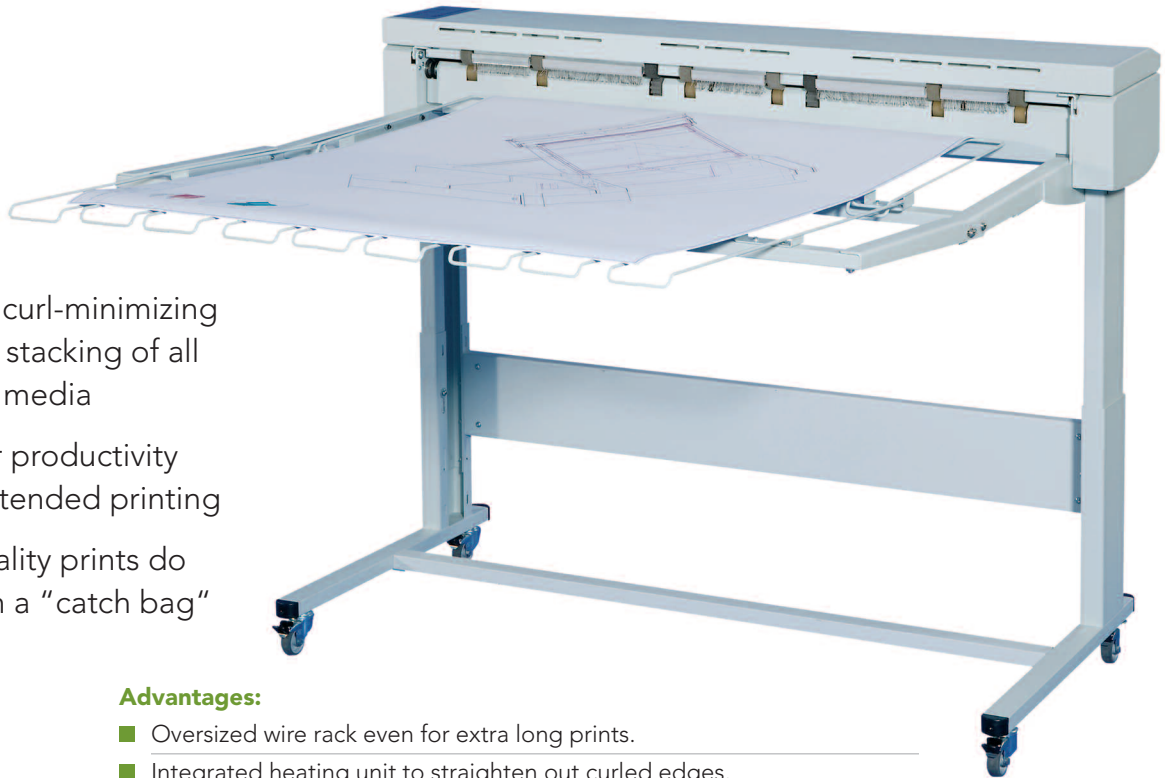

## estestack 1000

Connects to your wide format printer

- Professional, curl-minimizing and accurate stacking of all sorts of wide media
- Increase your productivity through unattended printing
- Your high quality prints do not belong in a "catch bag"

### Advantages:

- Oversized wire rack even for extra long prints.
- Integrated heating unit to straighten out curled edges.
- Temperature levels for CAD/ GIS applications as well as for Photo/ Poster applications are available at the push of a button.
- Processing all sorts of Wide-Media e.g.: PPC, Ink Jet, Coated, Glossy.
- Connectable to all major wide format printers e.g.: HP, Canon, Océ, Xerox, KIP.
- Just place it behind your printer and start "estestacking".

### Specifications:

- |                               |   |
|-------------------------------|---|
| ■ <b>Stacking capacity:</b>   | Up to 500 sheets                            |
| ■ <b>Dimensions:</b>          | 53" wide, up to 64" long,<br>up to 49" high |
| ■ <b>Paper entry height:</b>  | From 24" up to 46"                          |
| ■ <b>Weight:</b>              | 110 lb                                      |
| ■ <b>Power requirement:</b>   | 115 V                                       |
| ■ <b>Power consumption:</b>   | 9 A   |
| ■ <b>Safety certificates:</b> | EN 55014, IEC 60950                         |