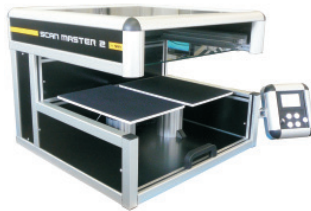

STANDARD:
◀ Floor Model
35 cm Book Cradle

OPTIONAL:
Desk Top Model
20 cm Book Cradle
▼

A2

CAN HANDLE THE REAL THICK STUFF. SCANS AT SUPER HIGH RESOLUTION. COMES IN MULTIPLE VERSIONS. VERY VERSATILE!

A1

THE MOST PRACTICAL MODEL OF THE SCAN MASTER FAMILY.

All our scanners come with a motorized pull-out book cradle. This pull-out concept makes it very easy to handle large and heavy originals. In addition the book cradle is equipped with pressure sensors which allow the operator to increase or decrease the pressure between original and glass plate as preferred. Operation and adjustment of the book cradle happens conveniently via touch screen panel. The scan is being released via foot switch. A hand switch is alternatively available.

Operation Independent from Ambient Light - truly SMA!

A special LED light illuminator without any ultraviolet and infrared radiation guarantees harmless and uniform illumination. As the illuminator is located inside the scan head and is simply moved across the original it doesn't matter where the scanner is being placed. Bright sunlight or intensive ceiling light will not interfere in the scanning process. The quality of the produced images are always the same - regardless of what the ambient light conditions are. In addition there is no external light source irritating the operator.